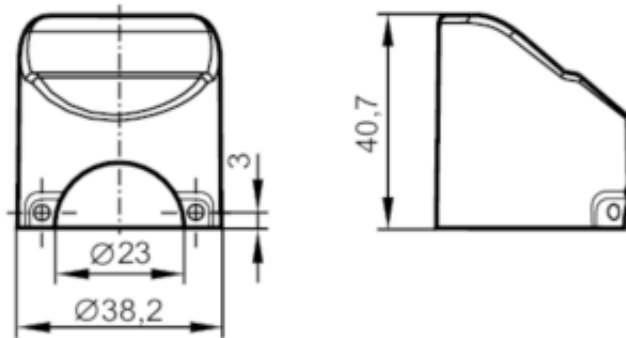

PROTECTIVE COVER E30420

URL: <https://www.sxplc.com/protective-cover-e30420>

Product data sheet

Application

Design

for fluid sensors with connector M12

Mechanical data

Weight