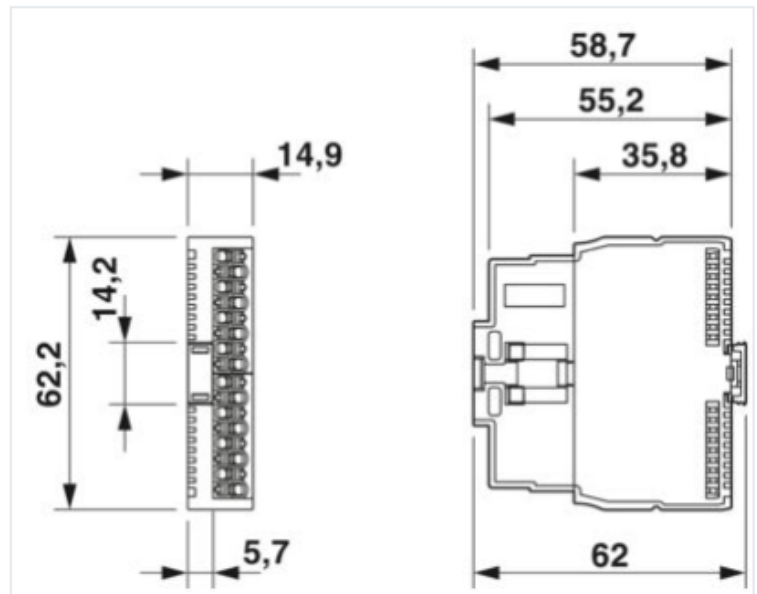

Digital module AXL SE DO16/1

URL: <https://www.sxplc.com/digital-module-axl-se-do16-1>

Product data sheet

Dimensional drawing

Width

14.9 mm

Height

62.2 mm

Depth

62 mm