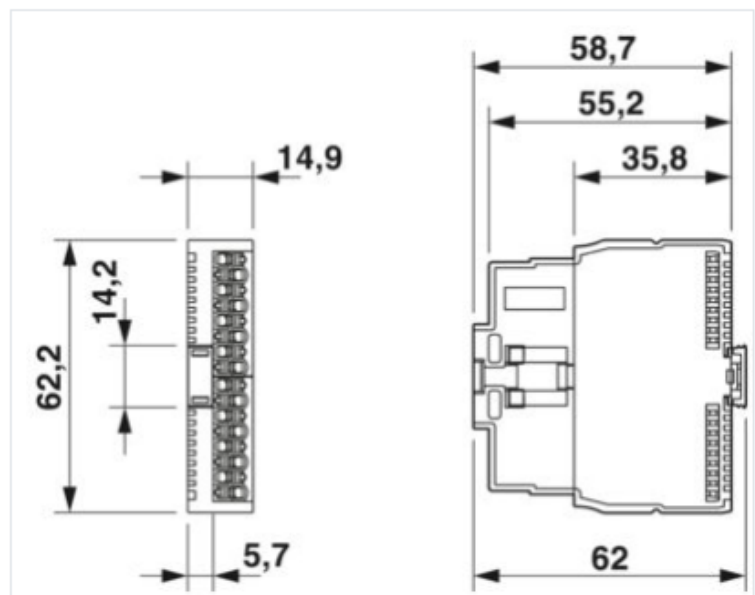

Digital module AXL SE DO16/1

URL: <https://www.sxplc.com/digital-module-axl-se-do16-1>

Product data sheet

Dimensional drawing

Width

14.9 mm

Height

62.2 mm

Depth

62 mm