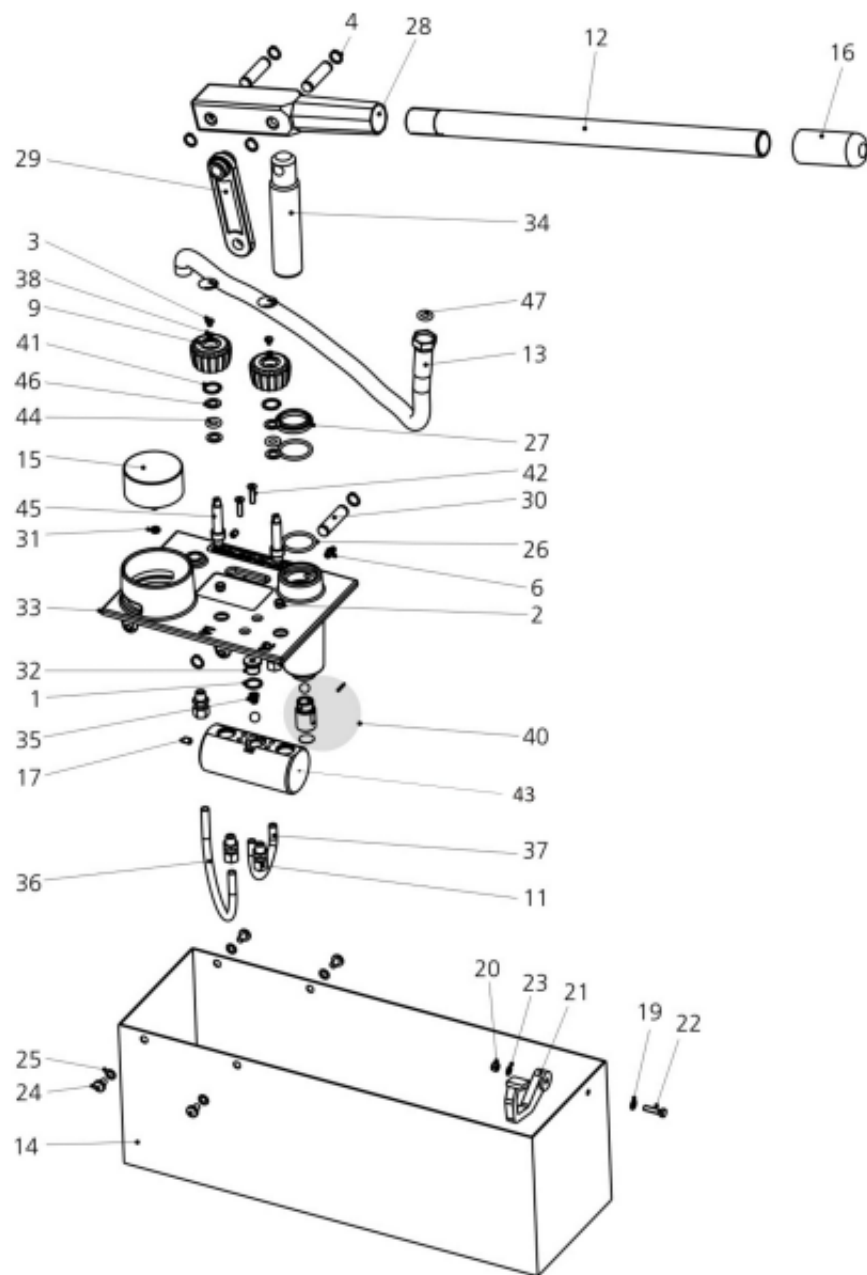

Pressure testing machine repair kits (MODEL -- RP50 . S) 6.0201.

URL:<https://www.sxplc.com/pressure-testing-machine-repair-kits-model-rp50-s-6-0201>

Product data sheet

RP 50-S / RP 50-S INOX sheet 01/01

NO. BENTU INOX

NO. BENTU	DESCRIPTION	UNIT	QUANTITY
1
2
3
4
5
6
7
8
9
10
11
12
13
14
15
16
17
18
19
20
21
22
23
24
25
26
27
28
29
30