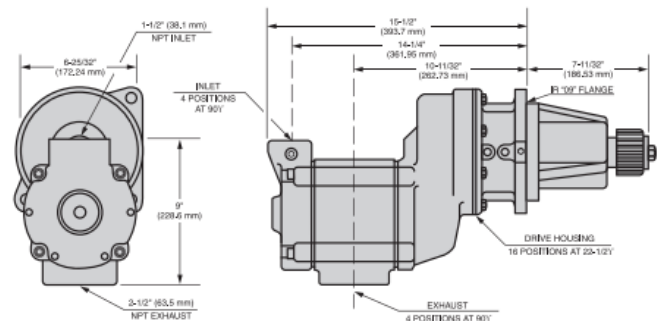

Tune Up Kit SS800-TK2

URL: <https://www.sxplc.com/tune-up-kit-ss800-tk2>

Product data sheet

DIMENSIONS

SS810G

Weight: 93 lbs (42.2 kg)

Note: All dimensions shown are for reference only. Specifications subject to change without notice.

SS815G AND SS825G

Weight: SS815G 93 lbs (31.3 kg)

SS825G 95 lbs (43.1 kg)

SS850G

Weight: 123 lbs (55.8 kg)