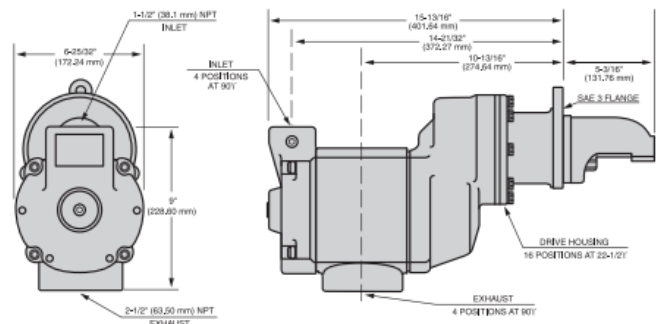

Tune Up Kit SS800-TK2

URL: <https://www.sxplc.com/tune-up-kit-ss800-tk2>

Product data sheet

DIMENSIONS

SS810G

Weight: 93 lbs (42.2 kg)

Note: All dimensions shown are for reference only. Specifications subject to change without notice.

SS815G AND SS825G

Weight: SS815G 93 lbs (31.3 kg)

SS825G 95 lbs (43.1 kg)

SS850G

Weight: 123 lbs (55.8 kg)