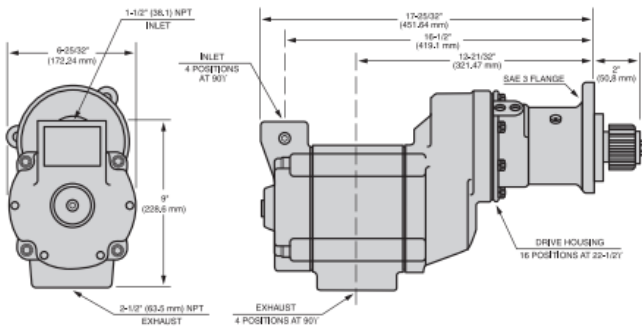

Tune Up Kit SS800-TK2

URL: <https://www.sxplc.com/tune-up-kit-ss800-tk2>

Product data sheet

DIMENSIONS

SS810G

Weight: 93 lbs (42.2 kg)

Note: All dimensions shown are for reference only. Specifications subject to change without notice.

SS815G AND SS825G

Weight: SS815G 93 lbs (31.3 kg)

SS825G 95 lbs (43.1 kg)

SS850G

Weight: 123 lbs (55.8 kg)