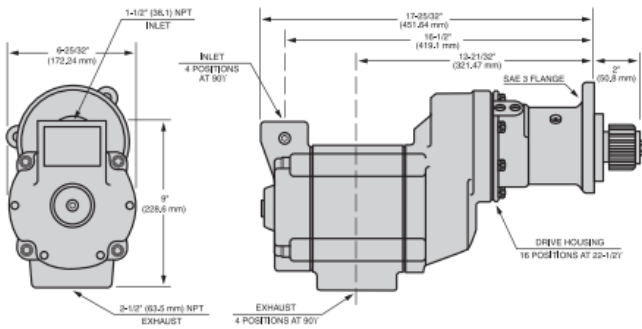

### DIMENSIONS

#### SS810G

Weight: 93 lbs (42.2 kg)

Note: All dimensions shown are for reference only. Specifications subject to change without notice.