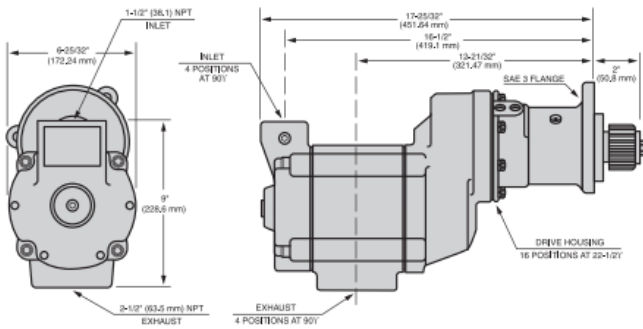

Tune Up Kit SS800-TK2

URL: <https://www.sxplc.com/tune-up-kit-ss800-tk2>

Product data sheet

DIMENSIONS

SS810G

Weight: 93 lbs (42.2 kg)

Note: All dimensions shown are for reference only. Specifications subject to change without notice.

SS815G AND SS825G

Weight: SS815G 93 lbs (31.3 kg)

SS825G 95 lbs (43.1 kg)

SS850G

Weight: 123 lbs (55.8 kg)