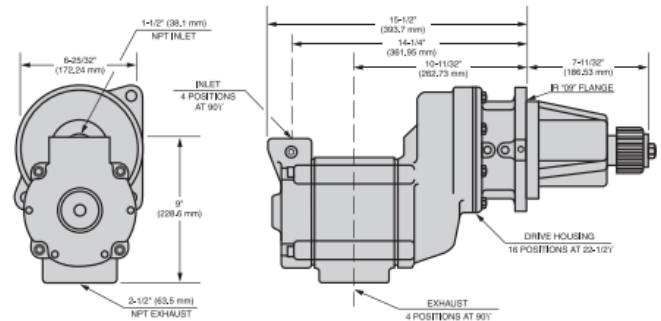

Tune Up Kit SS800-TK2

URL: <https://www.sxplc.com/tune-up-kit-ss800-tk2>

Product data sheet

DIMENSIONS

SS810G

Weight: 93 lbs (42.2 kg)

Note: All dimensions shown are for reference only. Specifications subject to change without notice.

SS815G AND SS825G

Weight: SS815G 93 lbs (31.3 kg)

SS825G 95 lbs (43.1 kg)

SS850G

Weight: 123 lbs (55.8 kg)