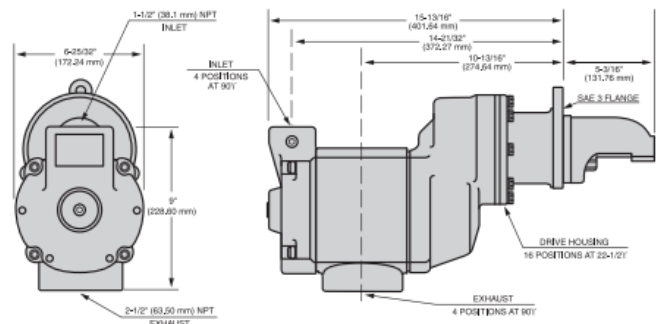

SS815G AND SS825G

Weight: SS815G 93 lbs (31.3 kg)

SS825G 95 lbs (43.1 kg)