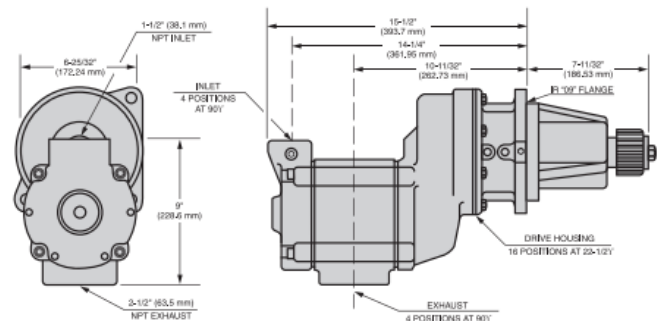

SS850G

Weight: 123 lbs (55.8 kg)