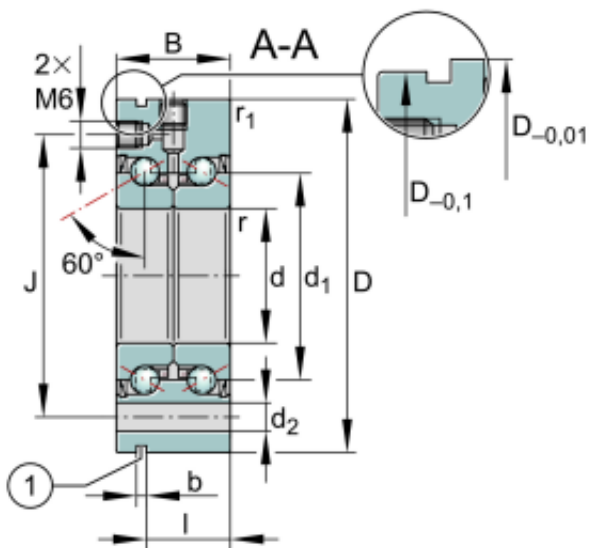

bearing ZKLF3080-2RS-XL

URL: <https://www.sxplc.com/bearing-zklf3080-2rs-xl>

Product data sheet

d	30 mm
	0 mm
	-0.005 mm
D	80 mm
	0 mm
	-0.01 mm
B	28 mm
	0 mm
	-0.25 mm
C_a	32,000 N
C_{0a}	64,000 N
C_{ua}	3,850 N
$n_{G \text{ Grease}}$	5,000 1/min
n_{ϑ}	2,200 1/min
M_R	0.5 Nm
$\approx m$	0.731 kg