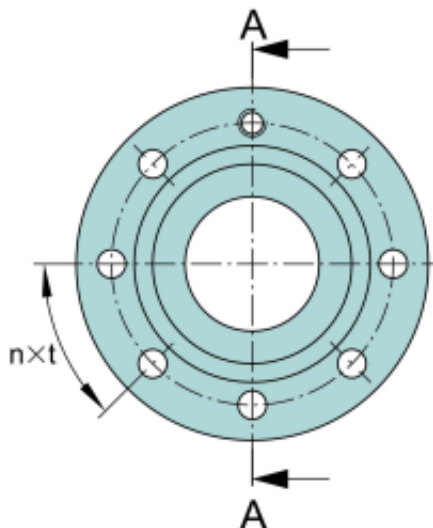

bearing ZKLF3080-2RS-XL

URL: <https://www.sxplc.com/bearing-zklf3080-2rs-xl>

Product data sheet

d	30 mm
	0 mm
	-0.005 mm
D	80 mm
	0 mm
	-0.01 mm
B	28 mm
	0 mm
	-0.25 mm
C_a	32,000 N
C_{0a}	64,000 N
C_{ua}	3,850 N
$n_{G \text{ Grease}}$	5,000 1/min
n_{ϑ}	2,200 1/min
M_R	0.5 Nm
$\approx m$	0.731 kg