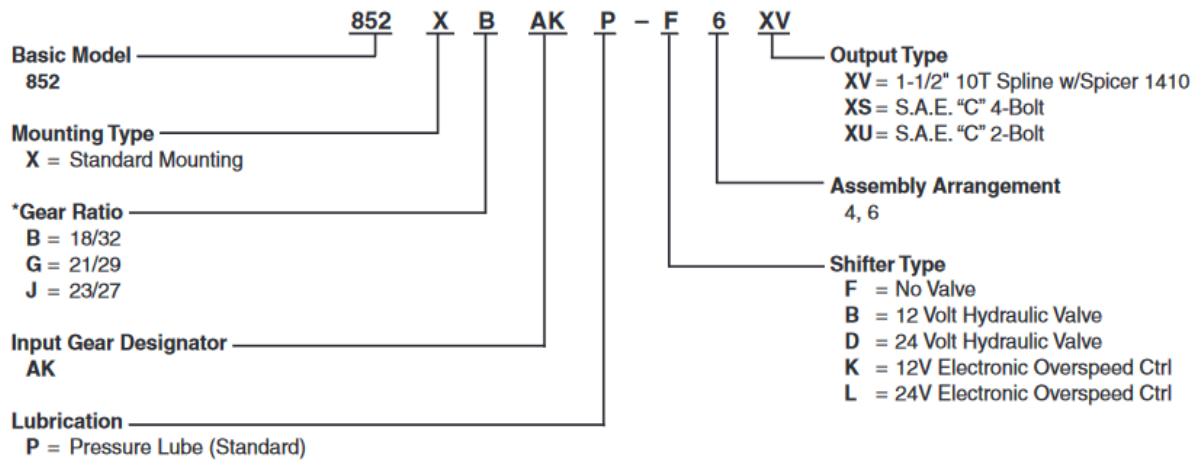

852 Series Power Take-Off Unit

852XGAKP-B6XS

URL:<https://www.sxplc.com/852-series-power-take-off-unit-852xgakp-b6xs>

Product data sheet

Model Number Designator

NOTE: *Internal P.T.O. Gears - P.T.O. Ratio Gear/P.T.O. Output Gear